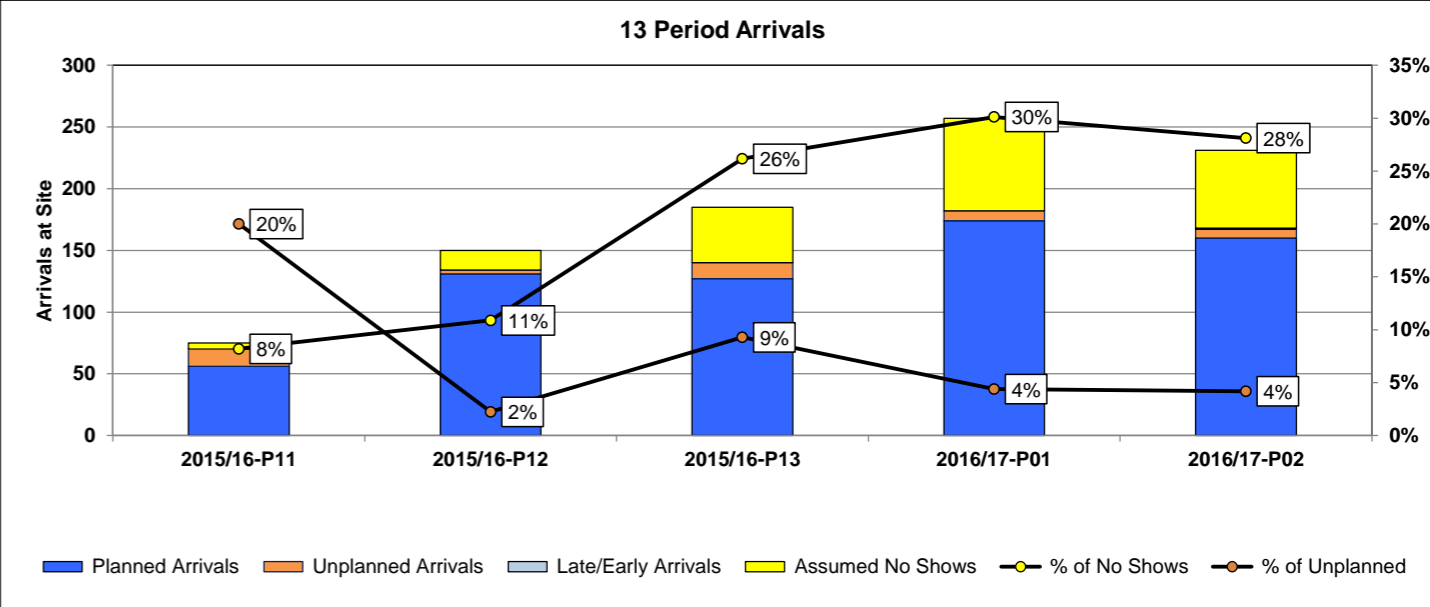

Periodic Logistics Review

(All) Site(s): North Woolwich Portal
Period: 2016/17-P02

Date	Vehicles in Plan	Assumed No Shows	Planned Arrivals	Late/Early Arrivals	Unplanned Arrivals	Total Arrivals
01/05/2016	0	0	0	0	0	0
02/05/2016	0	0	0	0	0	0
03/05/2016	12	5	6	1	0	6
04/05/2016	8	3	5	0	0	5
05/05/2016	9	1	8	0	0	8
06/05/2016	11	5	6	0	0	6
07/05/2016	0	0	0	0	0	0
08/05/2016	0	0	0	0	0	0
09/05/2016	13	5	8	0	0	8
10/05/2016	10	0	10	0	0	10
11/05/2016	14	6	8	0	0	8
12/05/2016	10	1	9	0	1	10
13/05/2016	9	0	9	0	0	9
14/05/2016	0	0	0	0	0	0
15/05/2016	0	0	0	0	0	0
16/05/2016	5	0	5	0	1	6
17/05/2016	4	2	2	0	5	7
18/05/2016	7	2	5	0	0	5
19/05/2016	17	1	16	0	0	16
20/05/2016	11	1	10	0	0	10
21/05/2016	0	0	0	0	0	0
22/05/2016	0	0	0	0	0	0
23/05/2016	13	5	8	0	0	8
24/05/2016	11	7	4	0	0	4
25/05/2016	24	14	10	0	0	10
26/05/2016	23	2	21	0	0	21
27/05/2016	13	3	10	0	0	10
28/05/2016	0	0	0	0	0	0
Total	224	63	160	1	7	167
Percentages		28%	96%	0%	4%	