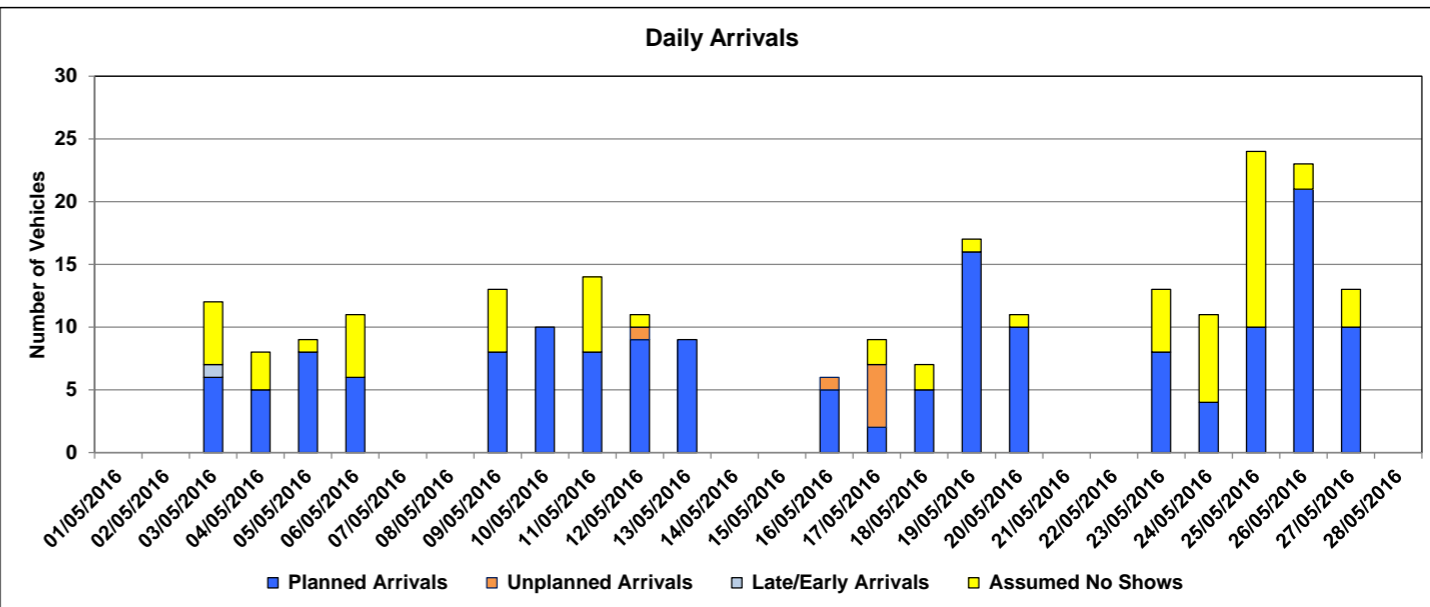

Periodic Logistics Review

(All) Site(s): North Woolwich Portal
Period: 2016/17-P02

Date	Vehicles in Plan	Assumed No Shows	Planned Arrivals	Late/Early Arrivals	Unplanned Arrivals	Total Arrivals
01/05/2016	0	0	0	0	0	0
02/05/2016	0	0	0	0	0	0
03/05/2016	12	5	6	1	0	6
04/05/2016	8	3	5	0	0	5
05/05/2016	9	1	8	0	0	8
06/05/2016	11	5	6	0	0	6
07/05/2016	0	0	0	0	0	0
08/05/2016	0	0	0	0	0	0
09/05/2016	13	5	8	0	0	8
10/05/2016	10	0	10	0	0	10
11/05/2016	14	6	8	0	0	8
12/05/2016	10	1	9	0	1	10
13/05/2016	9	0	9	0	0	9
14/05/2016	0	0	0	0	0	0
15/05/2016	0	0	0	0	0	0
16/05/2016	5	0	5	0	1	6
17/05/2016	4	2	2	0	5	7
18/05/2016	7	2	5	0	0	5
19/05/2016	17	1	16	0	0	16
20/05/2016	11	1	10	0	0	10
21/05/2016	0	0	0	0	0	0
22/05/2016	0	0	0	0	0	0
23/05/2016	13	5	8	0	0	8
24/05/2016	11	7	4	0	0	4
25/05/2016	24	14	10	0	0	10
26/05/2016	23	2	21	0	0	21
27/05/2016	13	3	10	0	0	10
28/05/2016	0	0	0	0	0	0
Total	224	63	160	1	7	167
Percentages		28%	96%	0%	4%	