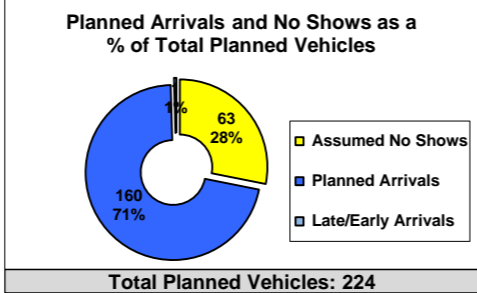

Periodic Logistics Review

(All) Site(s): North Woolwich Portal
Period: 2016/17-P02

Date	Vehicles in Plan	Assumed No Shows	Planned Arrivals	Late/Early Arrivals	Unplanned Arrivals	Total Arrivals
01/05/2016	0	0	0	0	0	0
02/05/2016	0	0	0	0	0	0
03/05/2016	12	5	6	1	0	6
04/05/2016	8	3	5	0	0	5
05/05/2016	9	1	8	0	0	8
06/05/2016	11	5	6	0	0	6
07/05/2016	0	0	0	0	0	0
08/05/2016	0	0	0	0	0	0
09/05/2016	13	5	8	0	0	8
10/05/2016	10	0	10	0	0	10
11/05/2016	14	6	8	0	0	8
12/05/2016	10	1	9	0	1	10
13/05/2016	9	0	9	0	0	9
14/05/2016	0	0	0	0	0	0
15/05/2016	0	0	0	0	0	0
16/05/2016	5	0	5	0	1	6
17/05/2016	4	2	2	0	5	7
18/05/2016	7	2	5	0	0	5
19/05/2016	17	1	16	0	0	16
20/05/2016	11	1	10	0	0	10
21/05/2016	0	0	0	0	0	0
22/05/2016	0	0	0	0	0	0
23/05/2016	13	5	8	0	0	8
24/05/2016	11	7	4	0	0	4
25/05/2016	24	14	10	0	0	10
26/05/2016	23	2	21	0	0	21
27/05/2016	13	3	10	0	0	10
28/05/2016	0	0	0	0	0	0
Total	224	63	160	1	7	167
Percentages		28%	96%	0%	4%	