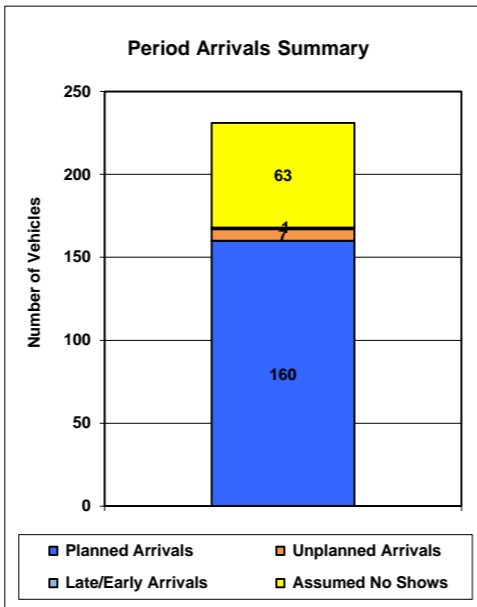

Periodic Logistics Review

(All) Site(s): North Woolwich Portal
Period: 2016/17-P02

Date	Vehicles in Plan	Assumed No Shows	Planned Arrivals	Late/Early Arrivals	Unplanned Arrivals	Total Arrivals
01/05/2016	0	0	0	0	0	0
02/05/2016	0	0	0	0	0	0
03/05/2016	12	5	6	1	0	6
04/05/2016	8	3	5	0	0	5
05/05/2016	9	1	8	0	0	8
06/05/2016	11	5	6	0	0	6
07/05/2016	0	0	0	0	0	0
08/05/2016	0	0	0	0	0	0
09/05/2016	13	5	8	0	0	8
10/05/2016	10	0	10	0	0	10
11/05/2016	14	6	8	0	0	8
12/05/2016	10	1	9	0	1	10
13/05/2016	9	0	9	0	0	9
14/05/2016	0	0	0	0	0	0
15/05/2016	0	0	0	0	0	0
16/05/2016	5	0	5	0	1	6
17/05/2016	4	2	2	0	5	7
18/05/2016	7	2	5	0	0	5
19/05/2016	17	1	16	0	0	16
20/05/2016	11	1	10	0	0	10
21/05/2016	0	0	0	0	0	0
22/05/2016	0	0	0	0	0	0
23/05/2016	13	5	8	0	0	8
24/05/2016	11	7	4	0	0	4
25/05/2016	24	14	10	0	0	10
26/05/2016	23	2	21	0	0	21
27/05/2016	13	3	10	0	0	10
28/05/2016	0	0	0	0	0	0
Total	224	63	160	1	7	167
Percentages		28%	96%	0%	4%	